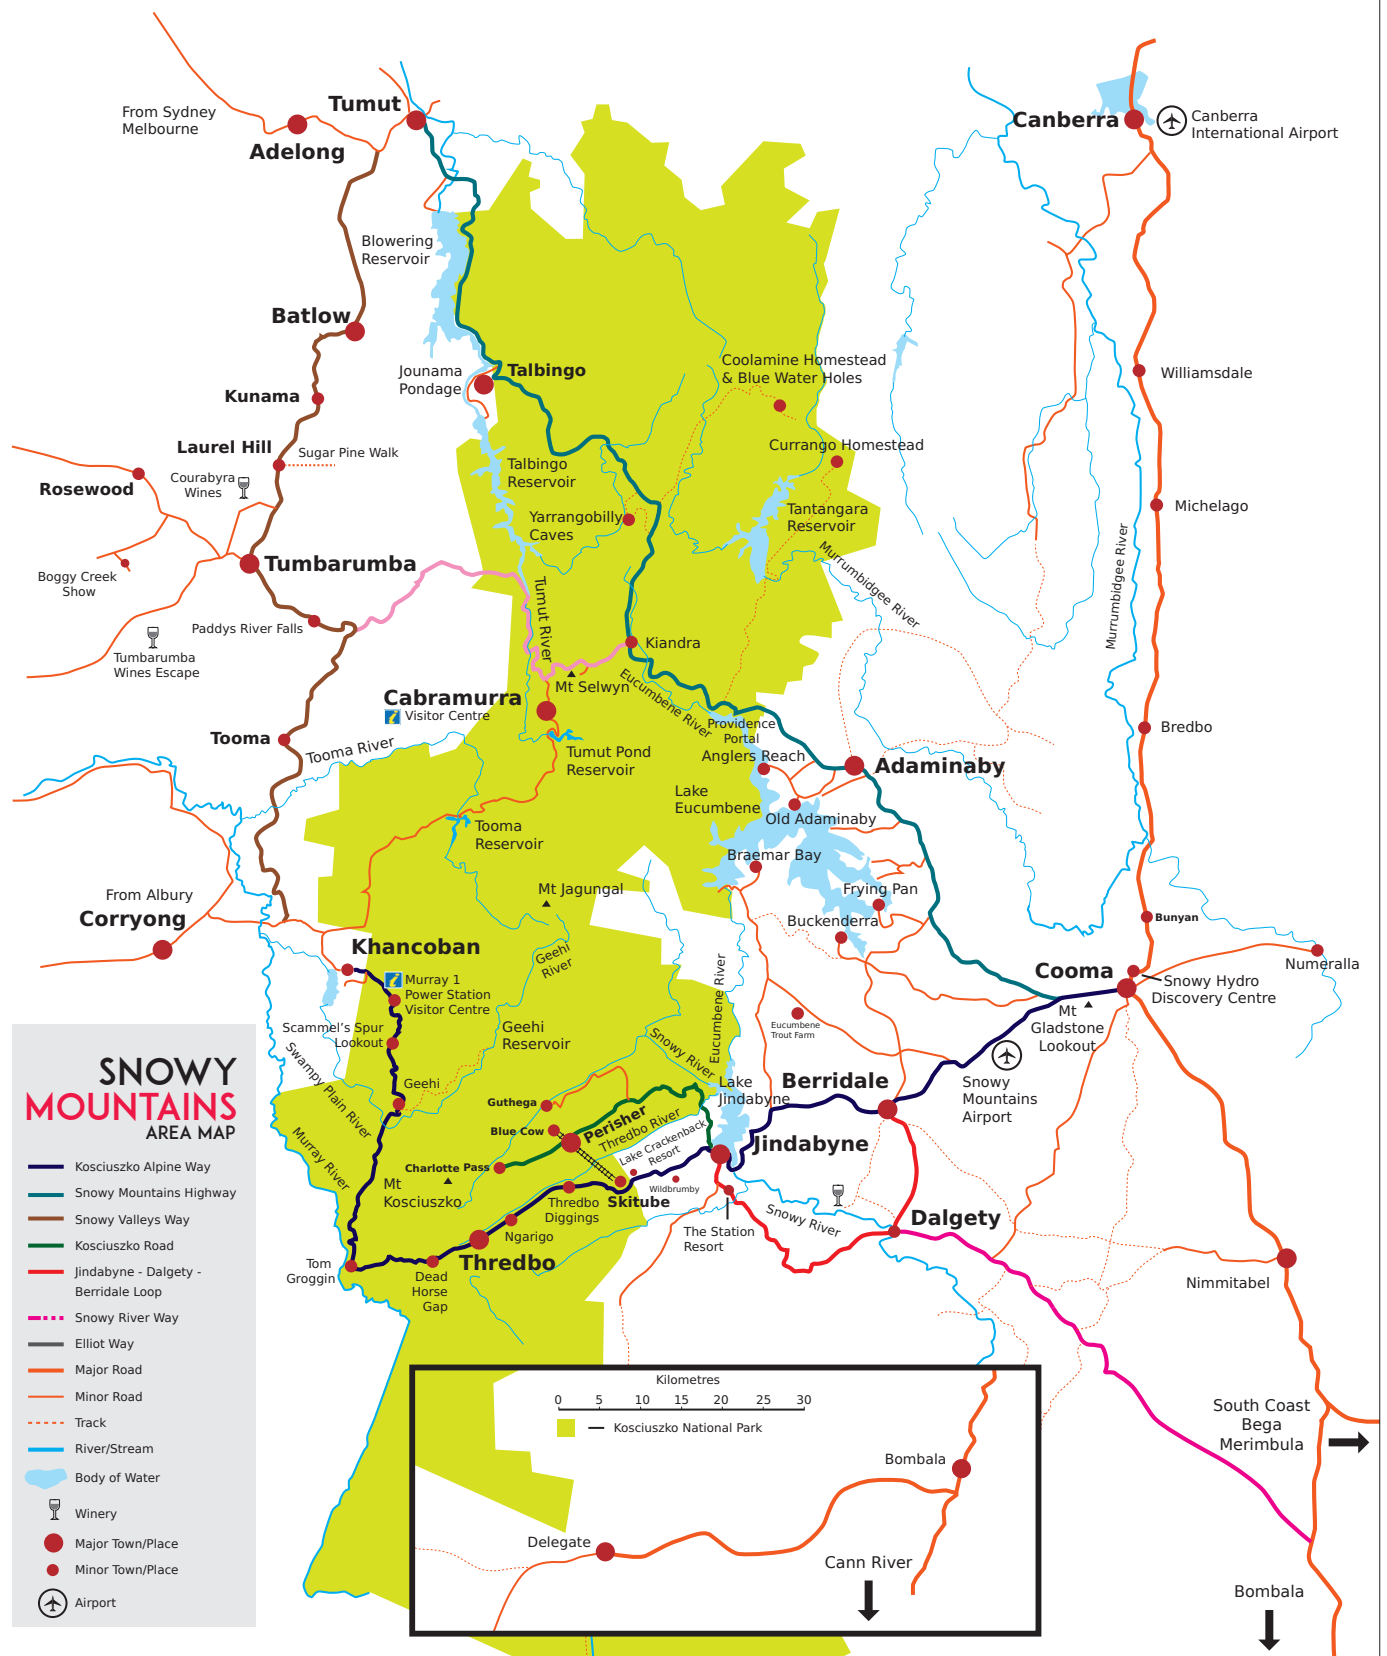

Perisher
perisher.com.au

Thredbo
thredbo.com.au
02 6459 4100

Tumbarumba
tumbarumbaregion.com.au
02 6948 3333

Tumut Region
visittumut.com.au
02 6947 7025

ROADS AND RESCUE
Emergency 000
Cooma Police 02 6452 0099
Jindabyne Police 02 6456 2244
RTA Road conditions 132 701
LAOKO Wildlife Rescue
02 6456 1313