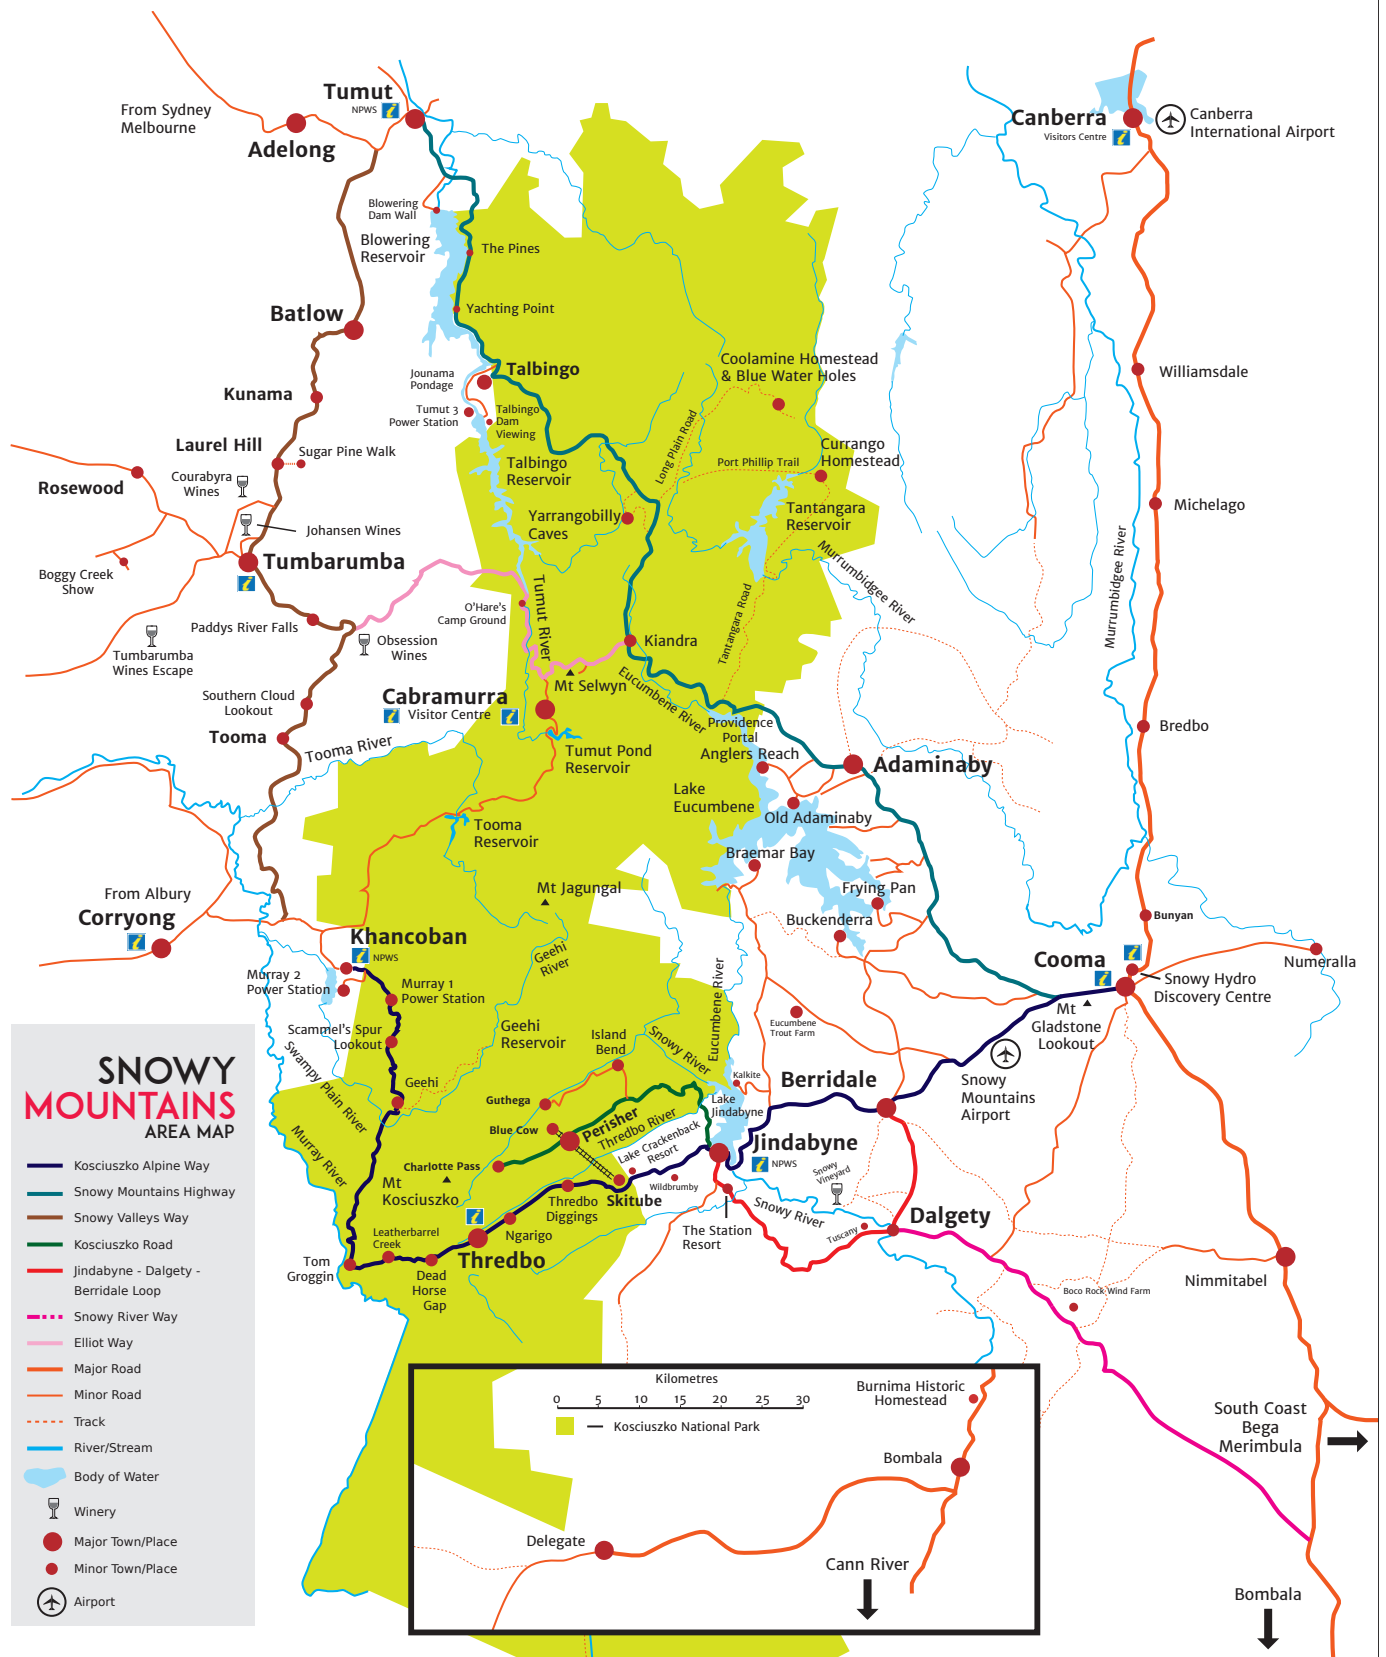

Visitor Information

Snowy Mountains Magazine
snowymagazine.com.au

Snowy Mountains
snowymountains.com.au

Adaminaby
visitadaminaby.com.au

Berridale
snowymountains.com.au
/destination/berridale

Bombala
snowymountains.com.au
/destination/bombala

Charlotte Pass
charlottepass.com.au

Delegate
delegate.nsw.au

Cooma
visitcooma.com.au
1800 636 525

Corryong
towong.vic.gov.au

Dalgety
snowymountains.com.au
/destination/Dalgety

Jindabyne
Snowy Region Visitor Centre
nationalparks.nsw.gov.au
02 6450 5600
destinationjindabyne.org.au

Khancoban (NPWS)
02 6070 8400
visitsnowyvalleys.com.au

Lake Crackenback Resort
lakecrackenback.com.au

Perisher
perisher.com.au

Thredbo
thredbo.com.au
02 6459 4100

Tumbarumba
02 6948 3333
visitsnowyvalleys.com.au

Tumut Region
NPWS Visitor Centre 02 6947 7025
visitsnowyvalleys.com.au

ROADS AND RESCUE
Emergency 000
Cooma Police 02 6452 0099
Jindabyne Police 02 6456 2244
RTA Road conditions 132 701

LAOKO Wildlife Rescue
02 6456 1313

Snowy River Tyrepower
7 Percy Harris St, Leesville Estate
Jindabyne Ph: 02 6457 2488

Tyrepower

GET THE **POWER** OF AUSTRALIA'S **BIGGEST INDEPENDENT**

"WHY WOULD YOU BUY YOUR TYRES ANYWHERE ELSE?"

- Mechanical Repairs
- Car + Log Book Servicing
- Steering & Suspension
- Brakes & Exhaust
- Auto Electrical Services
- Full Range of Tyres for all Vehicles
- Winter & Snow Tyre Specialists
- Vast Selection Rims & Mag Wheels
- Wheel Alignment & Balancing
- Complete Battery Service

www.tyrepowerjindabyne.com.au