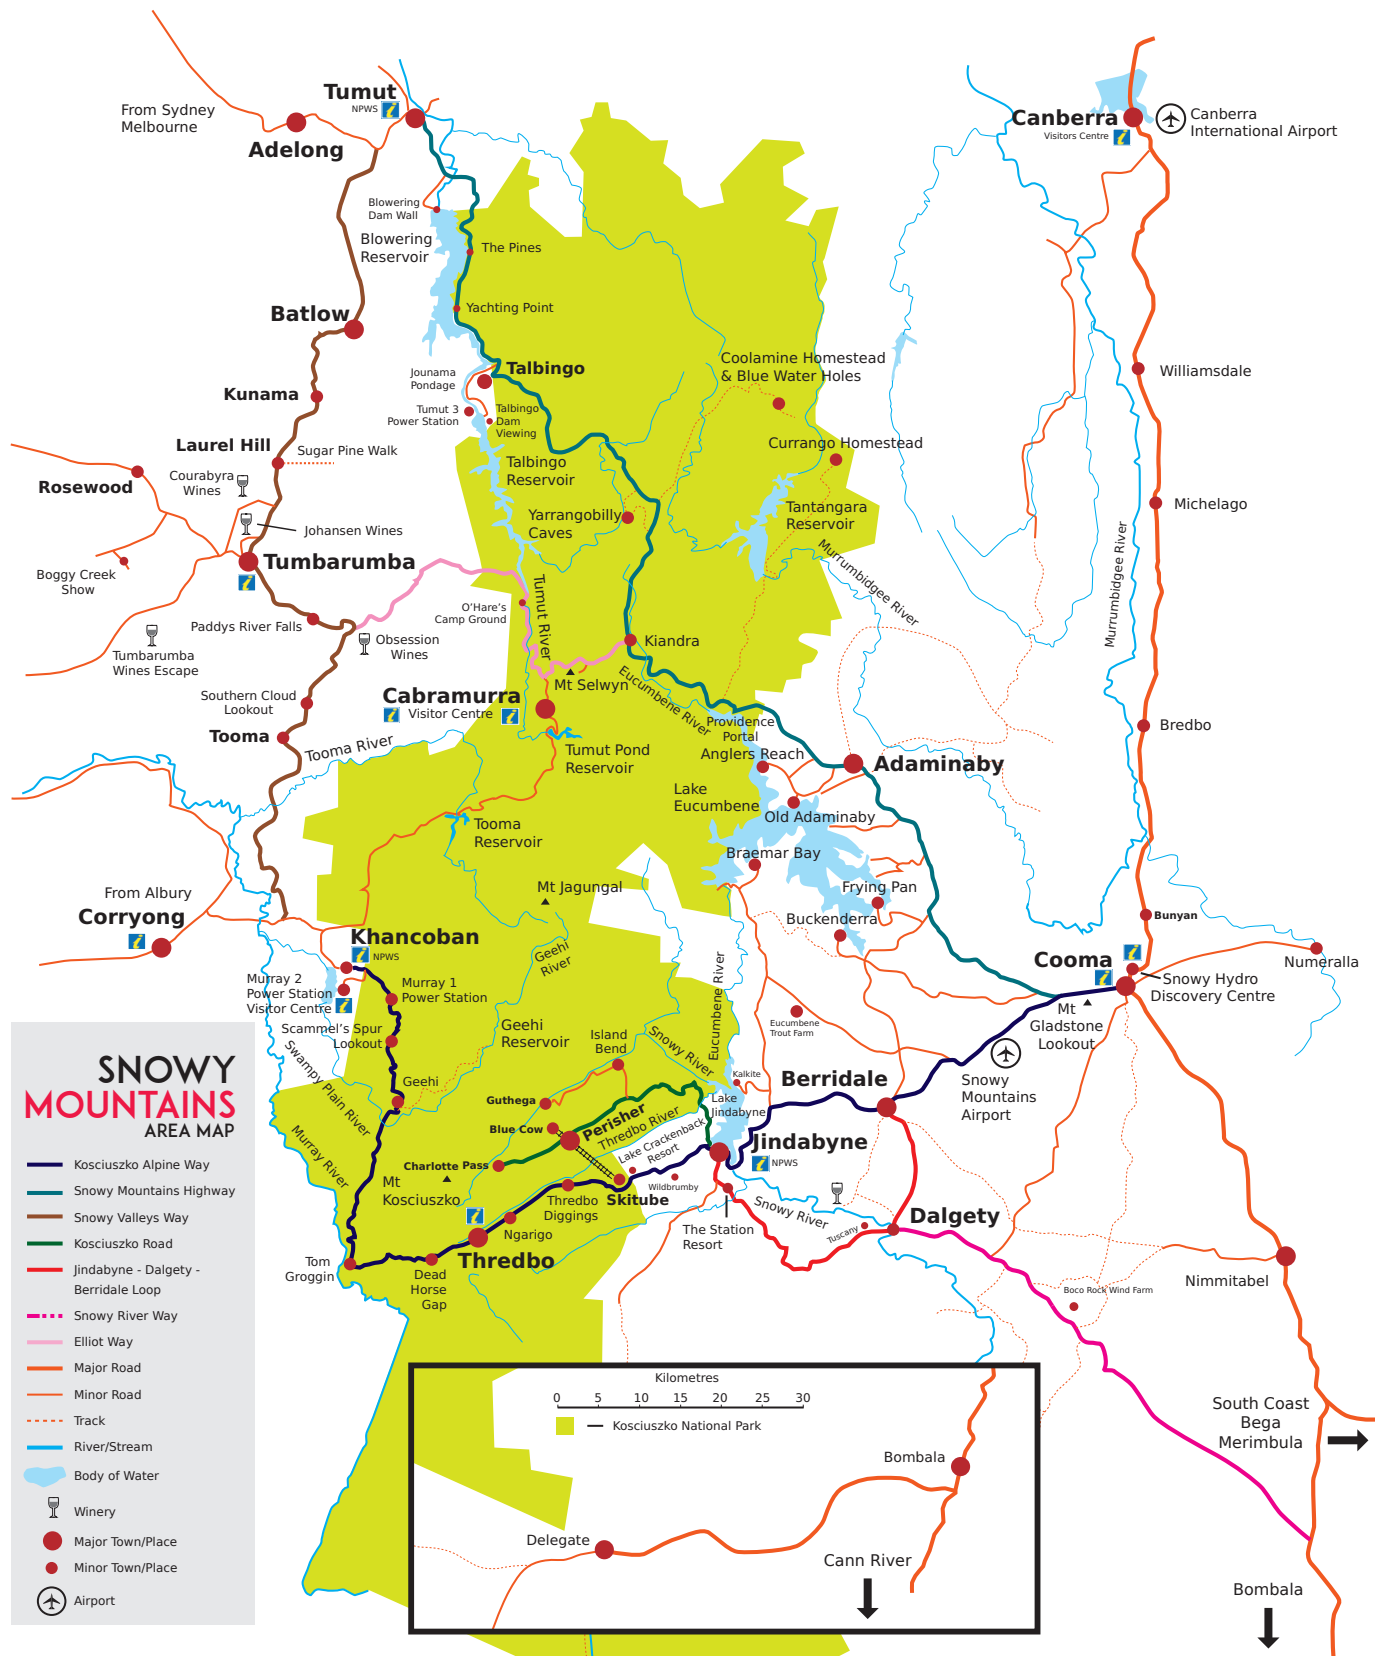

Perisher
perisher.com.au

Thredbo
thredbo.com.au
02 6459 4100

Tumbarumba
tumbarumbaregion.com.au
02 6948 3333

Tumut Region
visittumut.com.au
02 6947 7025

ROADS AND RESCUE
Emergency 000
Cooma Police 02 6452 0099
Jindabyne Police 02 6456 2244
RTA Road conditions 132 701
LAOKO Wildlife Rescue
02 6456 1313