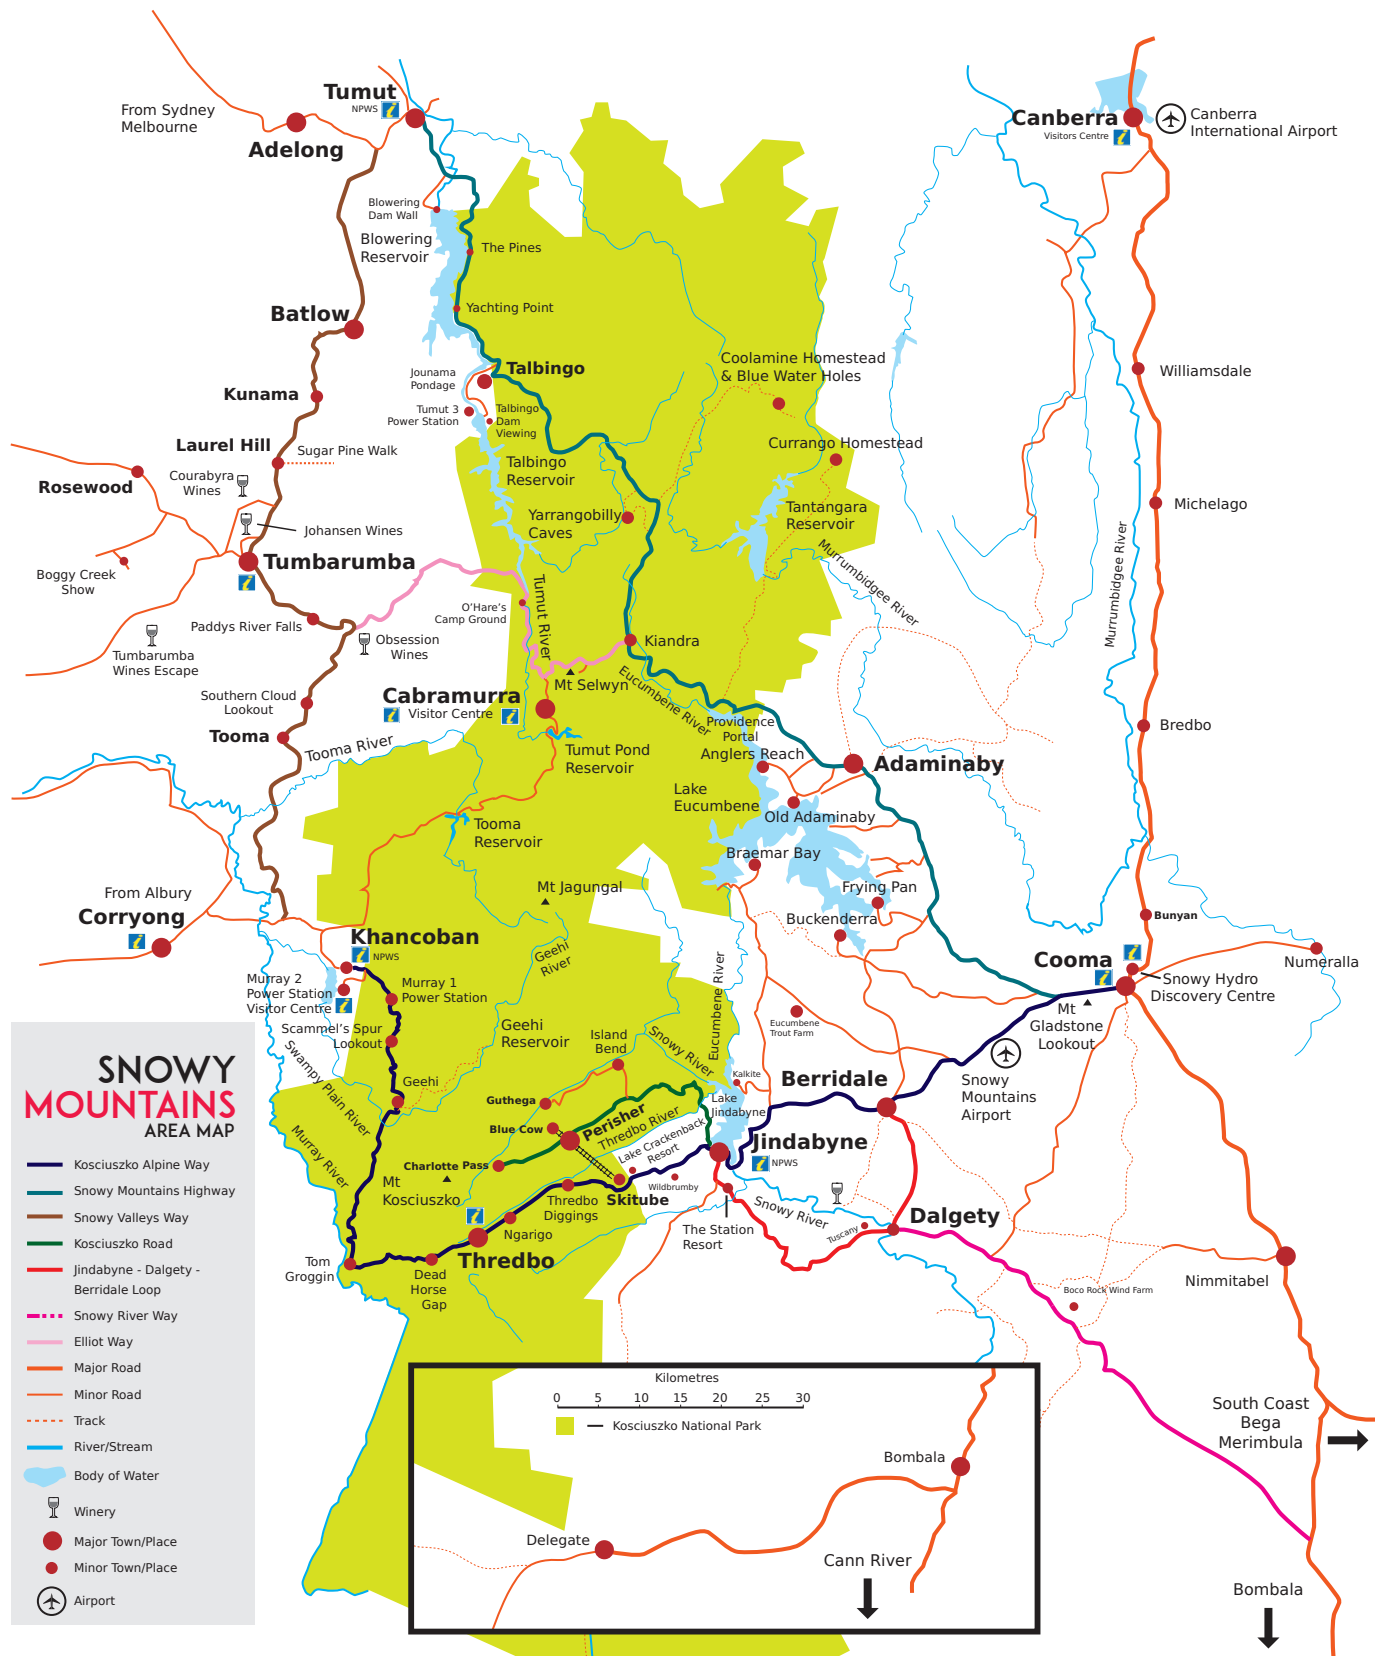

**Khancoban (NPWS)**  
02 6076 9373

**Perisher**  
perisher.com.au

**Thredbo**  
thredbo.com.au  
02 6459 4100

**Tumbarumba**  
tumbarumbaregion.com.au  
02 6948 3333

**Tumut Region**  
visittumut.com.au  
02 6947 7025

# Tyrepower